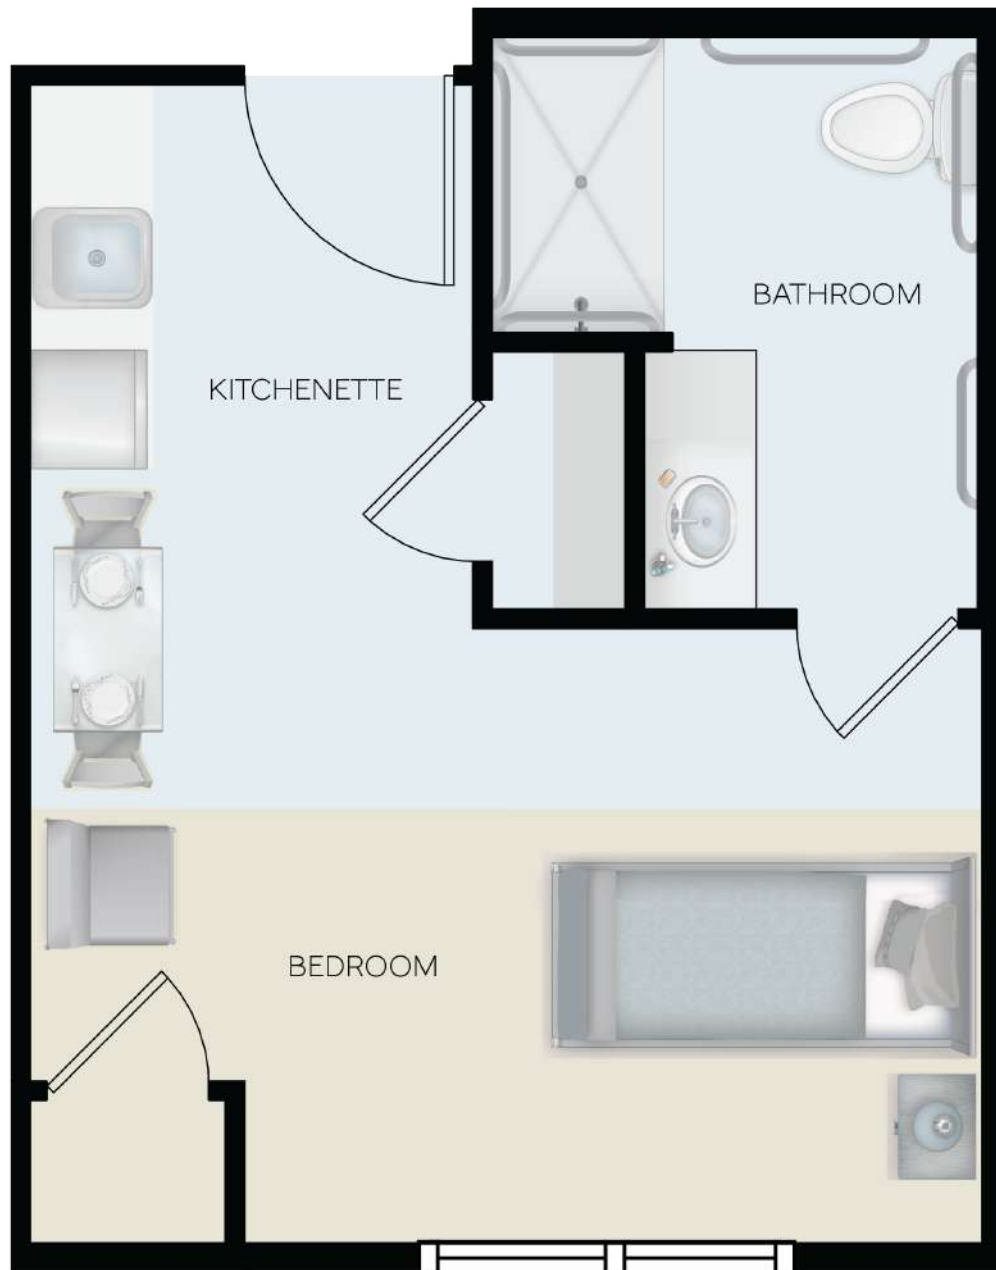

MIRA AT MAUMELLE

MEMORY CARE

STUDIO
360 SQ. FT.

Floor plans are representations only. Actual unit size may vary.