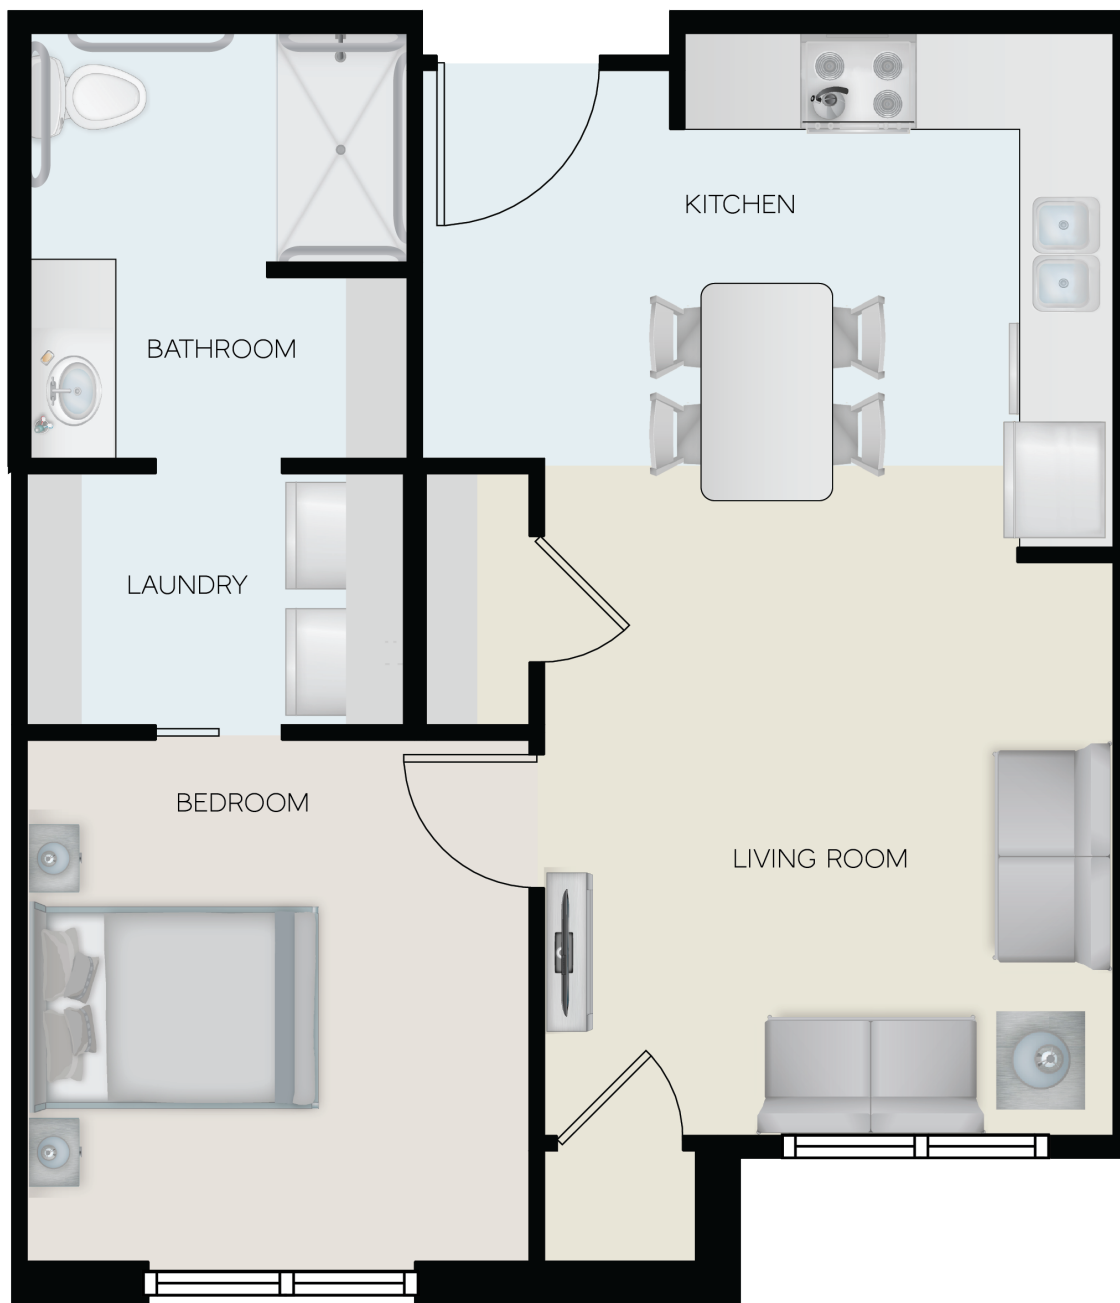

MIRA AT MAUMELLE

APARTMENT A

ONE BEDROOM
680 SQ. FT.

Floor plans are representations only. Actual unit size may vary.