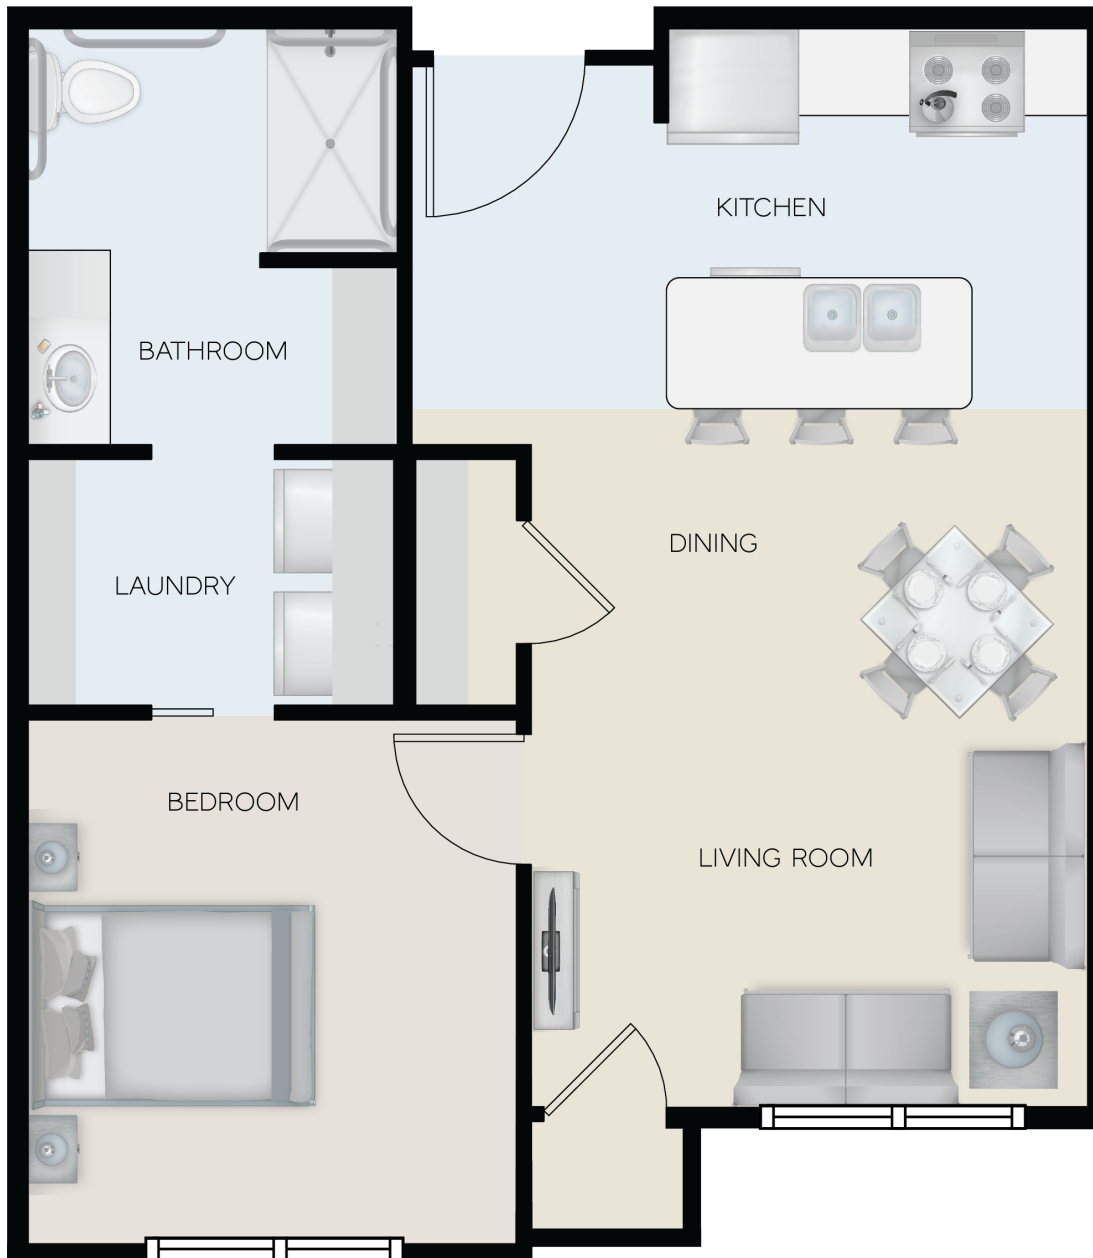

## APARTMENT B

ONE BEDROOM  
680 SQ. FT.

Floor plans are representations only. Actual unit size may vary.